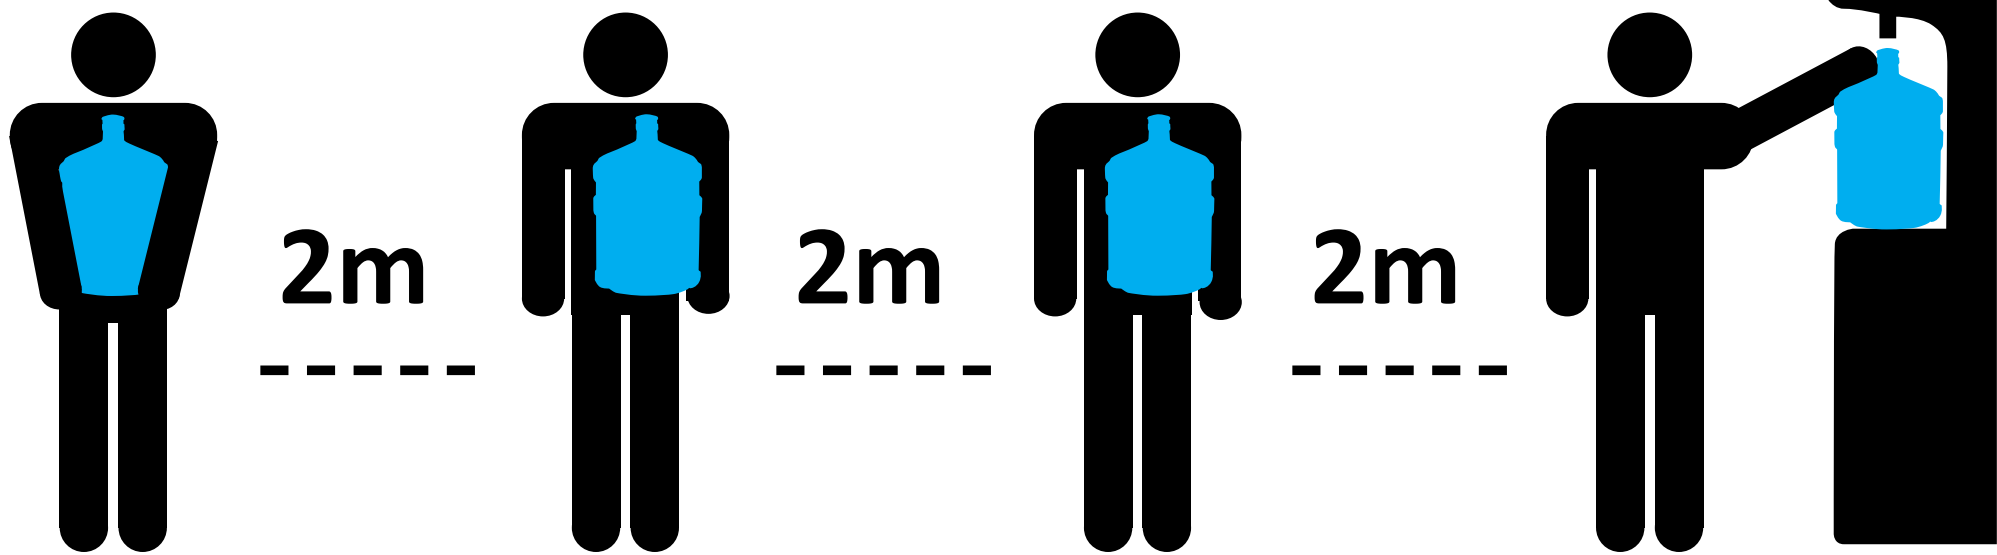

# SOCIAL DISTANCING

**While in Line Minimum 2m**  
Distance from Person-Person at ALL Times

**NOTICE:** *Ultra-Pure™* Water Dispensers are  
being Sanitized Every \_\_\_\_\_ Minutes